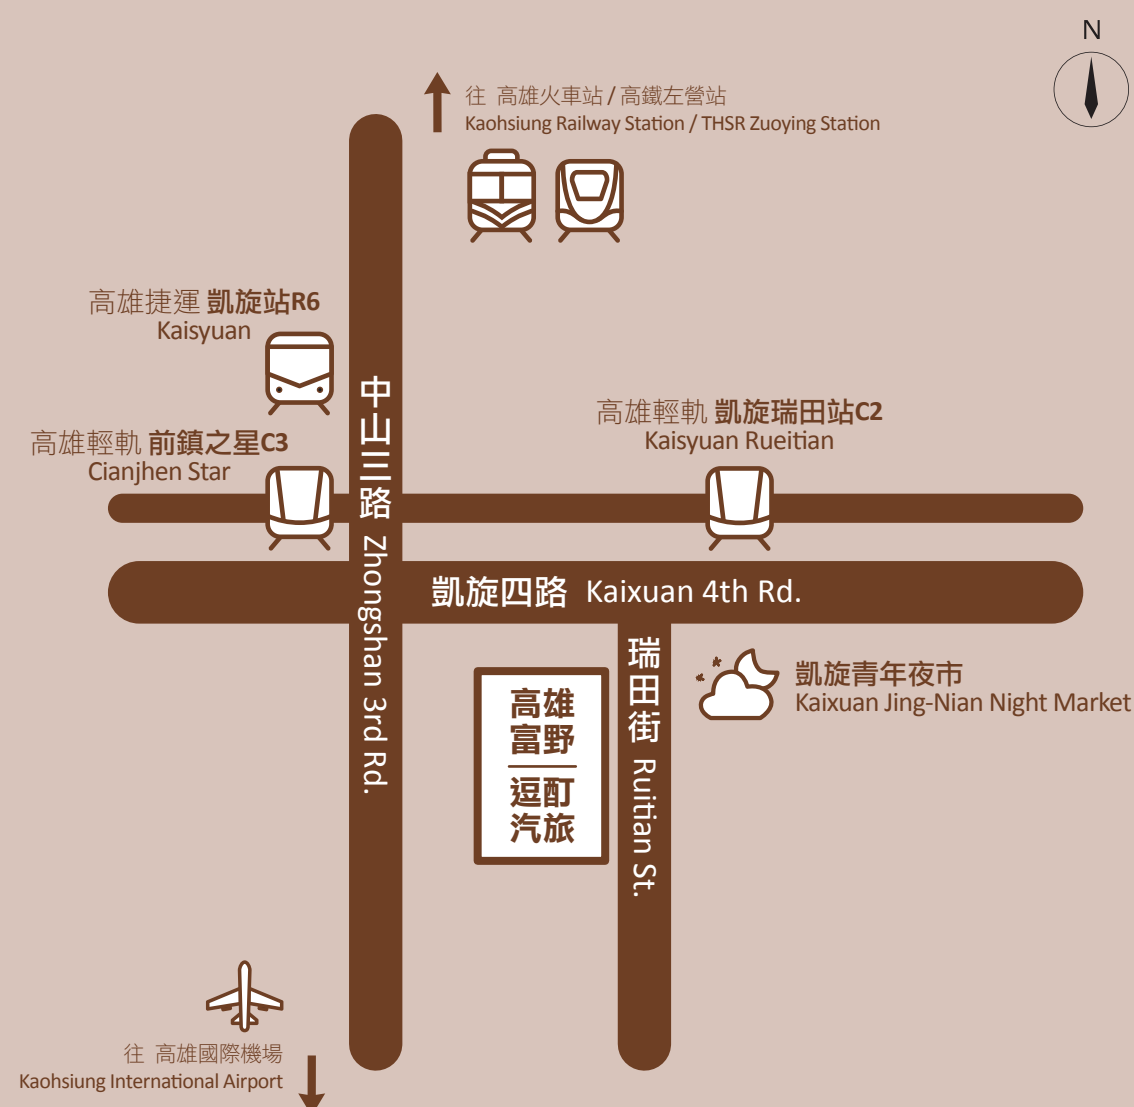

# 交通位置

## Location

高雄捷運凱旋站R6 2號出入口至飯店，  
步行僅約10分鐘

Take High Speed Rail to Zuoying Station or take Taiwan Railways to Kaohsiung Train Station then take Kaohsiung Mass Rapid Transit to Kaisyuan Stasion (R6) and take Exit 2, the hotel is about 10 minutes' walk away.

高雄捷運-凱旋站R6 1號出口轉搭  
"輕軌-前鎮之星C3"站至飯店"凱旋瑞田站C2"，  
車程僅約5分鐘

Take High Speed Rail to Zuoying Station or take Taiwan Railways to Kaohsiung Train Station and take Kaohsiung Mass Rapid Transit to Kaisyuan Stasion (R6) then take Exit 1; take Light Rail from Cianjhen Station (C3) heading to Kaisyuan Rueitian Station (C2) and find the hotel across the road.

國道一號尾端交流道"往市區方向"下→接中山四路  
往市區(北上)→高架橋下方至凱旋四路右轉→  
瑞田街(凱旋夜市)旁右轉即可抵達。

經度：22°35'54.5"N

緯度：120°19'13.0"E

80652 高雄市前鎮區瑞田街99號 (高雄輕軌 凱旋瑞田 C2 站)  
Tel/+886-7-821 5299 Fax/+886-7-812 3956  
No.99, Ruitian St., Qianzhen Dist., Kaohsiung City 806, Taiwan (R.O.C)  
www.hoyaresort.com.tw